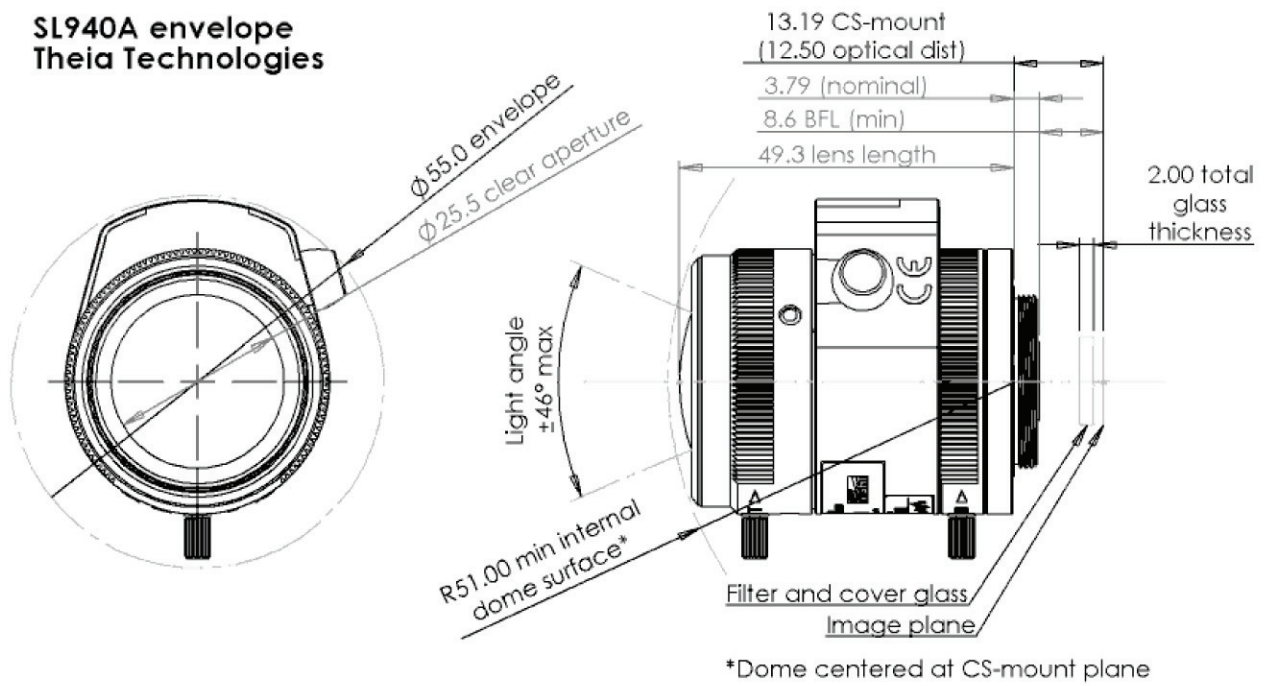

## SL940 Telephoto Day/Night Five Megapixel Lens

9mm

40mm

- ✓ 9-40mm for long reach and field of view optimization
- ✓ IR corrected for true **Day/Night** cameras
- ✓ Supports **multi megapixel resolution** cameras for demanding applications up to five megapixels
- ✓ Compact design to fit into domes as small as 4" minidome size
- ✓ Designed with auto or manual iris, CS-mount 1/3", 1/2.7" HD, and 1/2.5" sensors

Lenses	SL940A DC-autoiris	SL940M Manual iris
Focal length	9-40mm	
Resolution	Up to 5MPix resolution	
F/#	F/1.5 to close	
IR Correction	Day/Night	
Mount	CS	
Lens length	<50mm	
Minimum focal distance	2.5m	
Iris cable length	30cm	N/A

Sensor size	1/3"	1/2.7" HD	1/2.5"
Field of view (H)	30° - 7.1°	37° - 8.6°	36° - 8.5°
Field of view (V)	22° - 5.3°	20° - 4.8°	27° - 6.3°
Field of view (D)	38° - 8.8°	42° - 9.9°	46° - 10.6°

**SL940A envelope**  
Theia Technologies