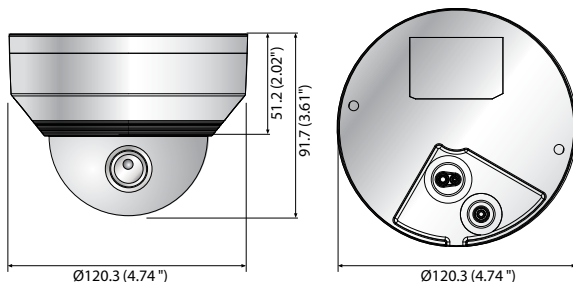

Dimensions

Unit : mm (inch)