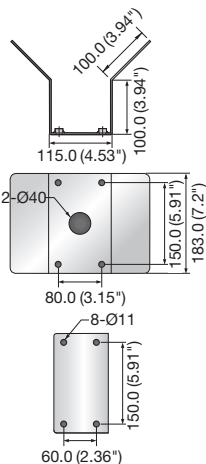

PTZ/Dome Mounts

							
	SBP-300CM	SBP-300LM	SBP-300PM	SBP-300KM	SBP-300HM1	SBP-301HM2	SBP-301HM3
Materials	Aluminum + SECC	Aluminum + SECC	SECC	SECC	Aluminum	Aluminum	Aluminum
Dimensions (WxHxD)	Ø130.0 x 305.5mm (Ø5.12" x 12.03")	297.0 x 897.0 x 668.0mm (11.69" x 35.31" x 26.3")	166.0 x 183.0 x 65.0mm (6.54" x 7.2" x 2.56")	115.0 x 183.0 x 100.0mm (4.53" x 7.2" x 3.94")	Ø178.0 x 53.0mm (Ø7.01" x 2.09")	Ø144.0 x 51.0mm (Ø5.67" x 2.01")	Ø155.4 x 55.0mm (Ø6.12" x 2.17")
Pipe Thread	1 1/2" PF	1 1/2" PF	N/A	N/A	N/A	N/A	N/A
Weight	700g (1.54 lb)	3.5Kg (7.72 lb)	1.4Kg (3.09 lb)	2.2Kg (4.85 lb)	500g (1.1 lb)	500g (1.1 lb)	500g (1.1 lb)
Color	Ivory	Ivory	Ivory	Ivory	Ivory	Ivory	Ivory
Applicable Model	SCP-3430H/3371H SCP-3370TH/3370H SCP-3250H/3120VH SCP-2430H/2373H/2371H SCP-2370TH/2370H SCP-2370RH/2330H SCP-2273H/2271H SCP-2270H/2250H SNP-6321H/6320H/6201H SNP-6200RH/6200H SNP-5430H/5321H SNP-5300H/5200H SNP-3371TH/3371H SNP-3302H/3120VH	SCP-3430H/3371H SCP-3370TH/3370H SCP-3250H/3120VH SCP-2430H/2373H/2371H SCP-2370TH/2370H SCP-2370RH/2330H SCP-2273H/2271H SCP-2270H/2250H SNP-6321H/6320H/6201H SNP-6200RH/6200H SNP-5430H/5321H SNP-5300H/5200H SNP-3371TH/3371H SNP-3302H/3120VH	SBP-300WM1 SBP-300WM SBP-300B	SBP-300WM1 SBP-300WM SBP-300B	SCP-3430/3370 SCP-3250/3120 SCP-2430/2370 SCP-2330 SCP-2270/2250/2120 SNP-6200 SNP-5200 SNP-3371/3302/3120 SBP-300WM1/300WM SBP-300CM/300LM	SCD-6081R/6080 SCV-5083R/5083/5082 SCV-3083/3082/3081 SCV-2082R/2081R/2081 SND-7084R/7084/7082 SND-6084R/6084/6083 SND-5084R/5084/5083 SND-5080 SND-3082 SNV-1080R/1080 SBP-300WM1/300WM SBP-300CM/300LM	SCP-3371/2373/2273 SCP-2371/2271 SCV-3120/3080/2120 SCV-2080R/2080/2060 SNP-6321/6320/6201 SNP-5430/5321/5300 SNV-7082/7080R/7080 SNV-5080 SNV-3120/3082 SBP-300WM1/300WM SBP-300CM/300LM

* The latest product information / specification can be found at www.samsungsecurity.com

Dimensions

Unit : mm (inch)

SBP-300CM

SBP-300LM

SBP-300PM

SBP-300KM

SBP-300HM1