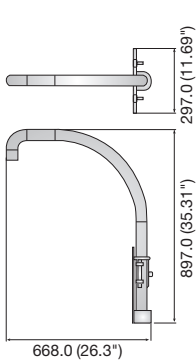

PTZ/Dome Mounts

							
	SBP-300CM	SBP-300LM	SBP-300PM	SBP-300KM	SBP-300HM1	SBP-301HM2	SBP-301HM3
Materials	Aluminum + SECC	Aluminum + SECC	SECC	SECC	Aluminum	Aluminum	Aluminum
Dimensions (WxHxD)	Ø130.0 x 305.5mm (Ø5.12" x 12.03")	297.0 x 897.0 x 668.0mm (11.69" x 35.31" x 26.3")	166.0 x 183.0 x 65.0mm (6.54" x 7.2" x 2.56")	115.0 x 183.0 x 100.0mm (4.53" x 7.2" x 3.94")	Ø178.0 x 53.0mm (Ø7.01" x 2.09")	Ø144.0 x 51.0mm (Ø5.67" x 2.01")	Ø155.4 x 55.0mm (Ø6.12" x 2.17")
Pipe Thread	1 1/2" PF	1 1/2" PF	N/A	N/A	N/A	N/A	N/A
Weight	700g (1.54 lb)	3.5Kg (7.72 lb)	1.4Kg (3.09 lb)	2.2Kg (4.85 lb)	500g (1.1 lb)	500g (1.1 lb)	500g (1.1 lb)
Color	Ivory	Ivory	Ivory	Ivory	Ivory	Ivory	Ivory
Applicable Model	SCP-3430H/3371H SCP-3370TH/3370H SCP-3250H/3120VH SCP-2430H/2373H/2371H SCP-2370TH/2370H SCP-2370RH/2330H SCP-2273H/2271H SCP-2270H/2250H SNP-6321H/6320H/6201H SNP-6200RH/6200H SNP-5430H/5321H SNP-5300H/5200H SNP-3371TH/3371H SNP-3302H/3120VH	SCP-3430H/3371H SCP-3370TH/3370H SCP-3250H/3120VH SCP-2430H/2373H/2371H SCP-2370TH/2370H SCP-2370RH/2330H SCP-2273H/2271H SCP-2270H/2250H SNP-6321H/6320H/6201H SNP-6200RH/6200H SNP-5430H/5321H SNP-5300H/5200H SNP-3371TH/3371H SNP-3302H/3120VH	SBP-300WM1 SBP-300WM SBP-300B	SBP-300WM1 SBP-300WM SBP-300B	SCP-3430/3370 SCP-3250/3120 SCP-2430/2370 SCP-2330 SCP-2270/2250/2120 SNP-6200 SNP-5200 SNP-3371/3302/3120 SBP-300WM1/300WM SBP-300CM/300LM	SCD-6081R/6080 SCV-5083R/5083/5082 SCV-3083/3082/3081 SCV-2082R/2081R/2081 SND-7084R/7084/7082 SND-6084R/6084/6083 SND-5084R/5084/5083 SND-5080 SND-3082 SNV-1080R/1080 SBP-300WM1/300WM SBP-300CM/300LM	SCP-3371/2373/2273 SCP-2371/2271 SCV-3120/3080/2120 SCV-2080R/2080/2060 SNP-6321/6320/6201 SNP-5430/5321/5300 SNV-7082/7080R/7080 SNV-5080 SNV-3120/3082 SBP-300WM1/300WM SBP-300CM/300LM

* The latest product information / specification can be found at www.samsungsecurity.com

Dimensions

Unit : mm (inch)

SBP-300CM

SBP-300LM

SBP-300PM

SBP-300KM

SBP-300HM1