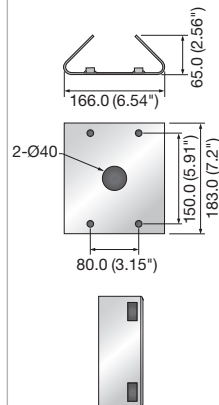

PTZ/Dome Mounts

							
	SBP-300CM	SBP-300LM	SBP-300PM	SBP-300KM	SBP-300HM1	SBP-301HM2	SBP-301HM3
Materials	Aluminum + SECC	Aluminum + SECC	SECC	SECC	Aluminum	Aluminum	Aluminum
Dimensions (WxHxD)	Ø130.0 x 305.5mm (Ø5.12" x 12.03")	297.0 x 897.0 x 668.0mm (11.69" x 35.31" x 26.3")	166.0 x 183.0 x 65.0mm (6.54" x 7.2" x 2.56")	115.0 x 183.0 x 100.0mm (4.53" x 7.2" x 3.94")	Ø178.0 x 53.0mm (Ø7.01" x 2.09")	Ø144.0 x 51.0mm (Ø5.67" x 2.01")	Ø155.4 x 55.0mm (Ø6.12" x 2.17")
Pipe Thread	1 1/2" PF	1 1/2" PF	N/A	N/A	N/A	N/A	N/A
Weight	700g (1.54 lb)	3.5Kg (7.72 lb)	1.4Kg (3.09 lb)	2.2Kg (4.85 lb)	500g (1.1 lb)	500g (1.1 lb)	500g (1.1 lb)
Color	Ivory	Ivory	Ivory	Ivory	Ivory	Ivory	Ivory
Applicable Model	SCP-3430H/3371H SCP-3370TH/3370H SCP-3250H/3120VH SCP-2430H/2373H/2371H SCP-2370TH/2370H SCP-2370RH/2330H SCP-2273H/2271H SCP-2270H/2250H SNP-6321H/6320H/6201H SNP-6200RH/6200H SNP-5430H/5321H SNP-5300H/5200H SNP-3371TH/3371H SNP-3302H/3120VH	SCP-3430H/3371H SCP-3370TH/3370H SCP-3250H/3120VH SCP-2430H/2373H/2371H SCP-2370TH/2370H SCP-2370RH/2330H SCP-2273H/2271H SCP-2270H/2250H SNP-6321H/6320H/6201H SNP-6200RH/6200H SNP-5430H/5321H SNP-5300H/5200H SNP-3371TH/3371H SNP-3302H/3120VH	SBP-300WM1 SBP-300WM SBP-300B	SBP-300WM1 SBP-300WM SBP-300B	SCP-3430/3370 SCP-3250/3120 SCP-2430/2370 SCP-2330 SCP-2270/2250/2120 SNP-6200 SNP-5200 SNP-3371/3302/3120 SBP-300WM1/300WM SBP-300CM/300LM	SCD-6081R/6080 SCV-5083R/5083/5082 SCV-3083/3082/3081 SCV-2082R/2081R/2081 SND-7084R/7084/7082 SND-6084R/6084/6083 SND-5084R/5084/5083 SND-5080 SND-3082 SNV-1080R/1080 SBP-300WM1/300WM SBP-300CM/300LM	SCP-3371/2373/2273 SCP-2371/2271 SCV-3120/3080/2120 SCV-2080R/2080/2060 SNP-6321/6320/6201 SNP-5430/5321/5300 SNV-7082/7080R/7080 SNV-5080 SNV-3120/3082 SBP-300WM1/300WM SBP-300CM/300LM

* The latest product information / specification can be found at www.samsungsecurity.com

Dimensions

Unit : mm (inch)

SBP-300CM

SBP-300LM

SBP-300PM

SBP-300KM

SBP-300HM1