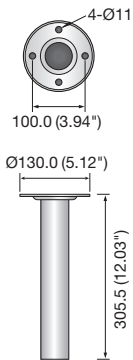

PTZ/Dome Mounts

							
	SBP-300CM	SBP-300LM	SBP-300PM	SBP-300KM	SBP-300HM1	SBP-301HM2	SBP-301HM3
Materials	Aluminum + SECC	Aluminum + SECC	SECC	SECC	Aluminum	Aluminum	Aluminum
Dimensions (WxHxD)	Ø130.0 x 305.5mm (Ø5.12" x 12.03")	297.0 x 897.0 x 668.0mm (11.69" x 35.31" x 26.3")	166.0 x 183.0 x 65.0mm (6.54" x 7.2" x 2.56")	115.0 x 183.0 x 100.0mm (4.53" x 7.2" x 3.94")	Ø178.0 x 53.0mm (Ø7.01" x 2.09")	Ø144.0 x 51.0mm (Ø5.67" x 2.01")	Ø155.4 x 55.0mm (Ø6.12" x 2.17")
Pipe Thread	1 1/2" PF	1 1/2" PF	N/A	N/A	N/A	N/A	N/A
Weight	700g (1.54 lb)	3.5Kg (7.72 lb)	1.4Kg (3.09 lb)	2.2Kg (4.85 lb)	500g (1.1 lb)	500g (1.1 lb)	500g (1.1 lb)
Color	Ivory	Ivory	Ivory	Ivory	Ivory	Ivory	Ivory
Applicable Model	SCP-3430H/3371H SCP-3370TH/3370H SCP-3250H/3120VH SCP-2430H/2373H/2371H SCP-2370TH/2370H SCP-2370RH/2330H SCP-2273H/2271H SCP-2270H/2250H SNP-6321H/6320H/6201H SNP-6200RH/6200H SNP-5430H/5321H SNP-5300H/5200H SNP-3371TH/3371H SNP-3302H/3120VH	SCP-3430H/3371H SCP-3370TH/3370H SCP-3250H/3120VH SCP-2430H/2373H/2371H SCP-2370TH/2370H SCP-2370RH/2330H SCP-2273H/2271H SCP-2270H/2250H SNP-6321H/6320H/6201H SNP-6200RH/6200H SNP-5430H/5321H SNP-5300H/5200H SNP-3371TH/3371H SNP-3302H/3120VH	SBP-300WM1 SBP-300WM SBP-300B	SBP-300WM1 SBP-300WM SBP-300B	SCP-3430/3370 SCP-3250/3120 SCP-2430/2370 SCP-2330 SCP-2270/2250/2120 SNP-6200 SNP-5200 SNP-3371/3302/3120 SBP-300WM1/300WM SBP-300CM/300LM	SCD-6081R/6080 SCV-5083R/5083/5082 SCV-3083/3082/3081 SCV-2082R/2081R/2081 SND-7084R/7084/7082 SND-6084R/6084/6083 SND-5084R/5084/5083 SND-5080 SND-3082 SNV-1080R/1080 SBP-300WM1/300WM SBP-300CM/300LM	SCP-3371/2373/2273 SCP-2371/2271 SCV-3120/3080/2120 SCV-2080R/2080/2060 SNP-6321/6320/6201 SNP-5430/5321/5300 SNV-7082/7080R/7080 SNV-5080 SNV-3120/3082 SBP-300WM1/300WM SBP-300CM/300LM

* The latest product information / specification can be found at www.samsungsecurity.com

Dimensions

Unit : mm (inch)

SBP-300CM

SBP-300LM

SBP-300PM

SBP-300KM

SBP-300HM1