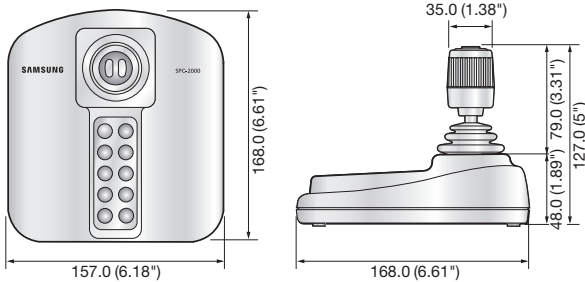

SPC-2000

Network Controller

Key Features

- Superior system compatibility
- 3D joystick control
- Quick and easy installation
- SSM support

| | SPC-2000 |
|-----------------------|--|
| PTZ Control | Joystick (3-axis twist zoom) |
| Interface | USB 2.0, DirectX |
| Voltage | 5V DC, 32mA (USB) |
| Operating Temperature | -25°C ~ +70°C (-13°F ~ +158°F) |
| Operating Humidity | 10% ~ 70% |
| Dimensions (WxHxD) | 157.0 x 127.0 x 168.0mm (6.18" x 5" x 6.61") |
| Weight | 440g (0.97 lb) |

Dimensions

Unit : mm (inch)

* The latest product information / specification can be found at www.samsungsecurity.com

System Configuration