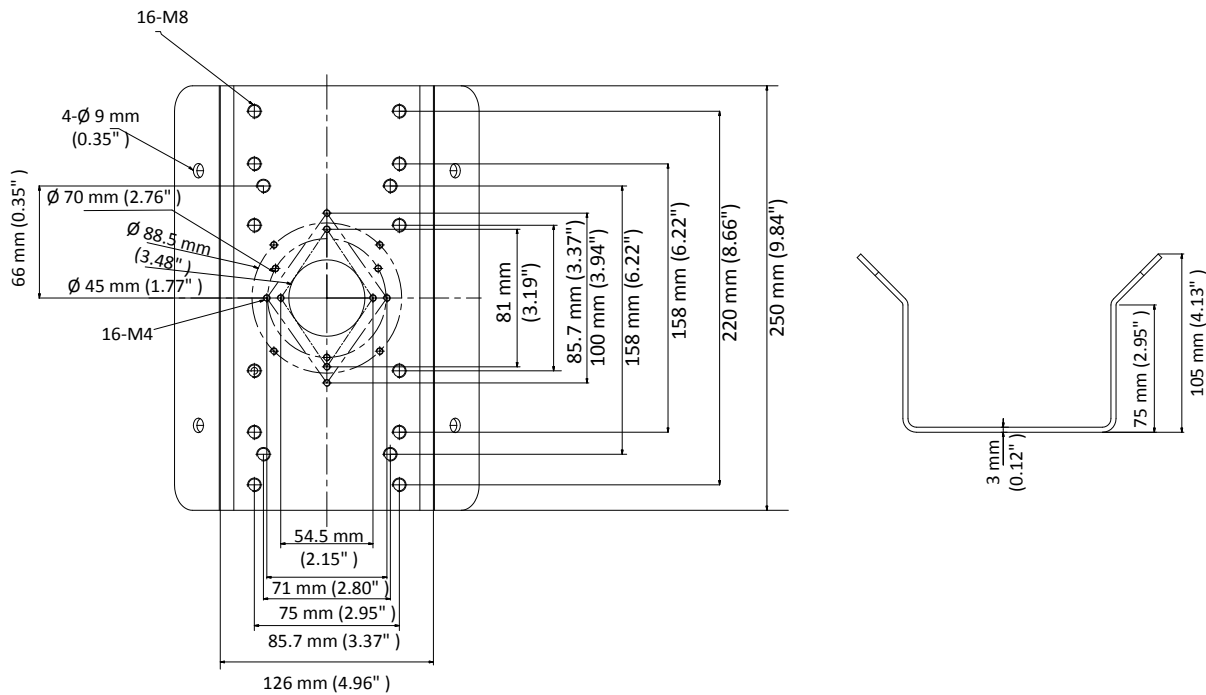

DS-1276ZJ-SUS

Corner Mount

Feature

- Stainless steel with surface spray treatment
- One piece stainless steel formation ensures the reliable structure
- Expand camera's field of view

Dimension

Available Model

DS-1276ZJ-SUS

Parameter

Model	DS-1276ZJ-SUS
Parameters	Corner Mount
Appearance	Hikvision White
Material	Stainless Steel
Dimension	126 mm × 105 mm × 250 mm (4.96" × 4.13" × 9.84")
Weight	1990 g (4.39 lb.)

Note

- The mount should be installed on the flat surface.
- The waterproof rubber is necessary for the outdoor application.
- The wall must be capable of supporting at least 3 times as much as the total weight of the camera, and the mount.
- The mount's maximum load capacity is 10 kg (22 lb.).