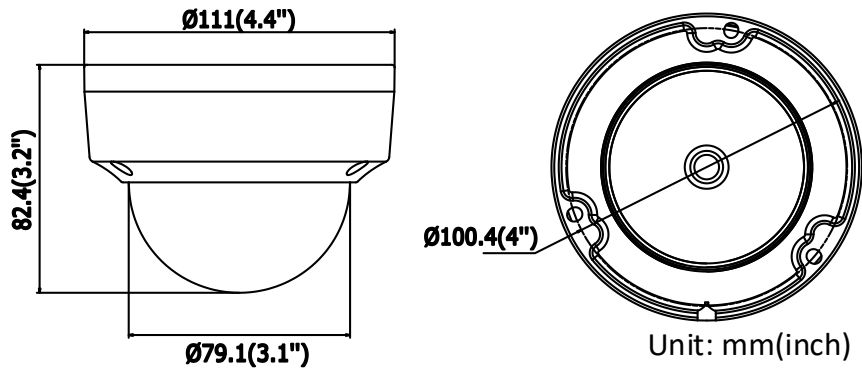

Dimension

Accessory