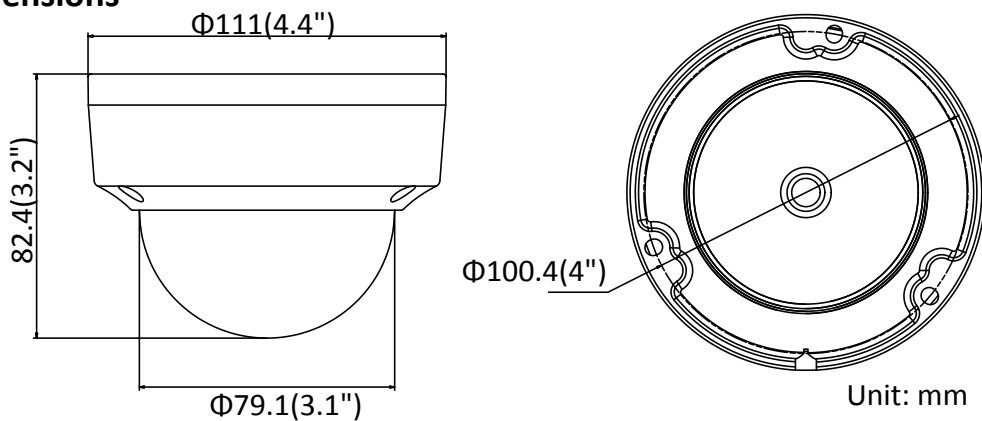

Dimensions

Accessories

DS-1259ZJ

DS-1272ZJ-110

DS-1272ZJ-110B

DS-1271ZJ-110

DS-1280ZJ-DM18

DS-1276ZJ

DS-1275ZJ

DS-1250ZJ

Distributed by