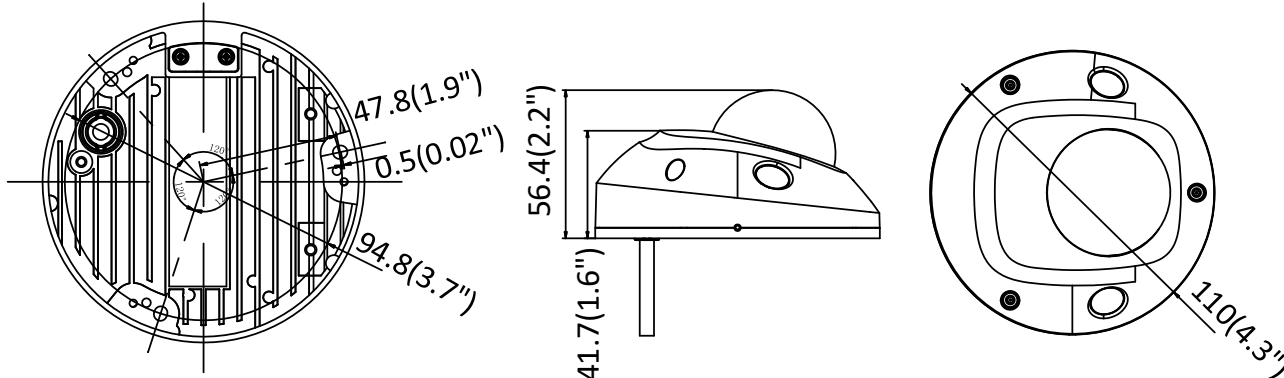

Dimensions