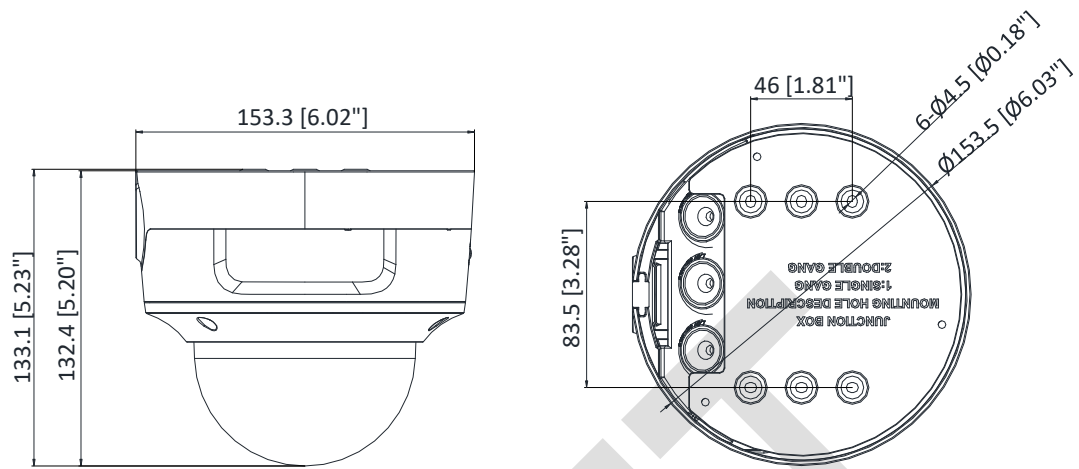

General

Web Client Language	32 languages: English, Russian, Estonian, Bulgarian, Hungarian, Greek, German, Italian, Czech, Slovak, French, Polish, Dutch, Portuguese, Spanish, Romanian, Danish, Swedish, Norwegian, Finnish, Croatian, Slovenian, Serbian, Turkish, Korean, Traditional Chinese, Thai, Vietnamese, Japanese, Latvian, Lithuanian, Portuguese (Brazil)
General Function	Anti-flicker, three streams, heartbeat, mirror, privacy masks, pixel counter
Software Reset	Yes
Linkage Method	Upload to FTP/NAS/memory card, notify surveillance center, send email, trigger alarm output, trigger recording, trigger capture, audible warning
Storage Conditions	-30 °C to 60 °C (-22 °F to 140 °F), humidity 95% or less (non-condensing)
Startup and Operating Conditions	-30 °C to 60 °C (-22 °F to 140 °F), humidity 95% or less (non-condensing)
Power Supply	12 VDC ± 25%, two-core terminal block; PoE: 802.3af, Class 3
Power Consumption and Current	12 VDC, 0.9 A, max. 10.8 W PoE: (802.3af, 36V to 57V), 0.4 A to 0.2 A, max. 12.9 W
Power Interface	2-core terminal block
Material	Metal
Camera Dimension	Φ153.5 × 133.2 mm (Φ6" × 5.2")
Package Dimension	244 × 174 × 173 mm (9.6" × 6.9" × 6.8")
Camera Weight	1080 g (2.4 lb.)
With Package Weight	1671 g (3.7 lb.)

* Listed resolutions are only selectable options. It does not mean that all streams can work at their maximum resolution at the same time.

Available Model

DS-2CD2786G2-IZS (2.8 to 12 mm)

Dimension

Unit: mm (inch)