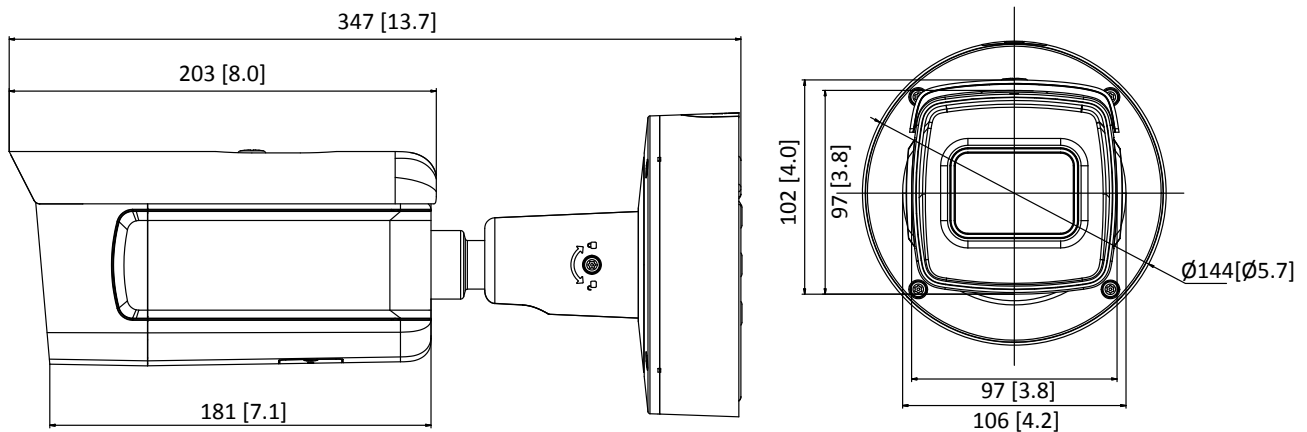

Power Supply	12 VDC $\pm$ 20%, two-core terminal block PoE (802.3at, class 4)
Power Consumption and Current	-IZS: 12 VDC, 1.0 A, max. 12 W; PoE (802.3at, 42.5 V to 57 V), 0.3 A to 0.2 A -IZHS: 12 VDC, 1.3 A, max. 15 W; PoE (802.3at, 42.5 V to 57 V), 0.4 A to 0.3 A
Protection Level	IP67, IK10
Heater	-H: yes
Material	Aluminum alloy
Dimensions	Camera: $\Phi 144 \times 347$ mm ($\Phi 5.7'' \times 13.7''$) With package: $405 \times 190 \times 180$ mm ($15.9'' \times 7.5'' \times 7.1''$)
Weight	Camera: approx. 2.45 kg (5.40 lb.) With package: approx. 2.7 kg (5.95 lb.)

* Listed resolutions are only selectable options. It does not mean that all streams can work at their maximum resolution at the same time.

Available Model

DS-2CD5A46G0-IZS(2.8–12 mm), DS-2CD5A46G0-IZHS(2.8–12 mm)

*-H: Heater supported

Dimension

Unit: mm[inch]

Accessory