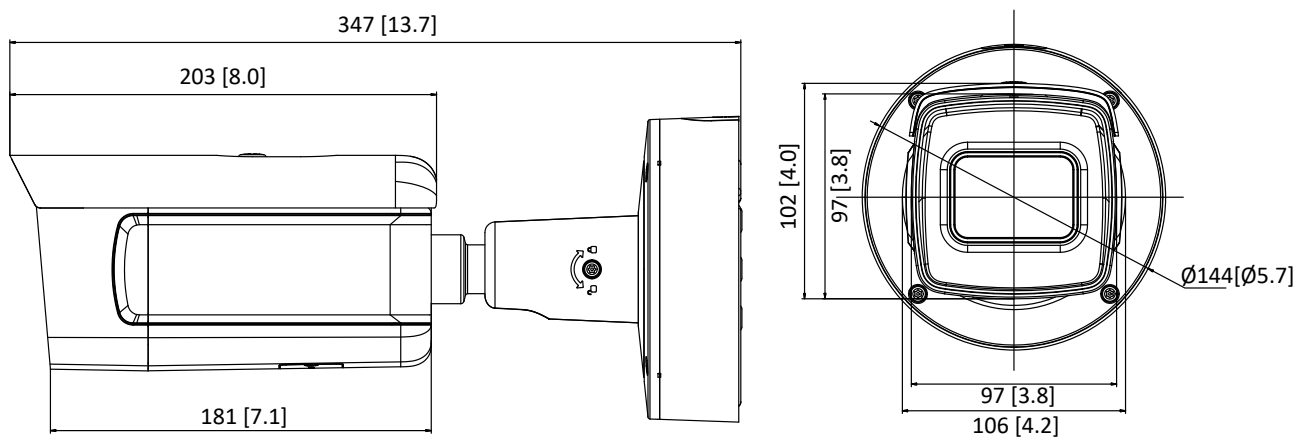

Power Supply	12 VDC $\pm$ 20%, two-core terminal block PoE (802.3at, class 4)
Power Consumption and Current	-IZS: 12 VDC, 1.0 A, max. 11 W; PoE (802.3at, 42.5 V to 57 V), 0.4 A to 0.2 A -IZHS: 12 VDC, 1.3 A, max. 13.5 W; PoE (802.3at, 42.5 V to 57 V), 0.4 A to 0.3 A
Protection Level	IP67, IK10
Heater	-H: Yes
Material	Aluminum alloy
Dimensions	Camera: $\Phi$ 144 $\times$ 347 mm ( $\Phi$ 5.7" $\times$ 13.7") With package: 405 $\times$ 190 $\times$ 180 mm (15.9" $\times$ 7.5" $\times$ 7.1")
Weight	Camera: approx. 2.45 kg (5.40 lb.) With package: approx. 2.7 kg (5.95 lb.)

## Dimension

Unit: mm[inch]