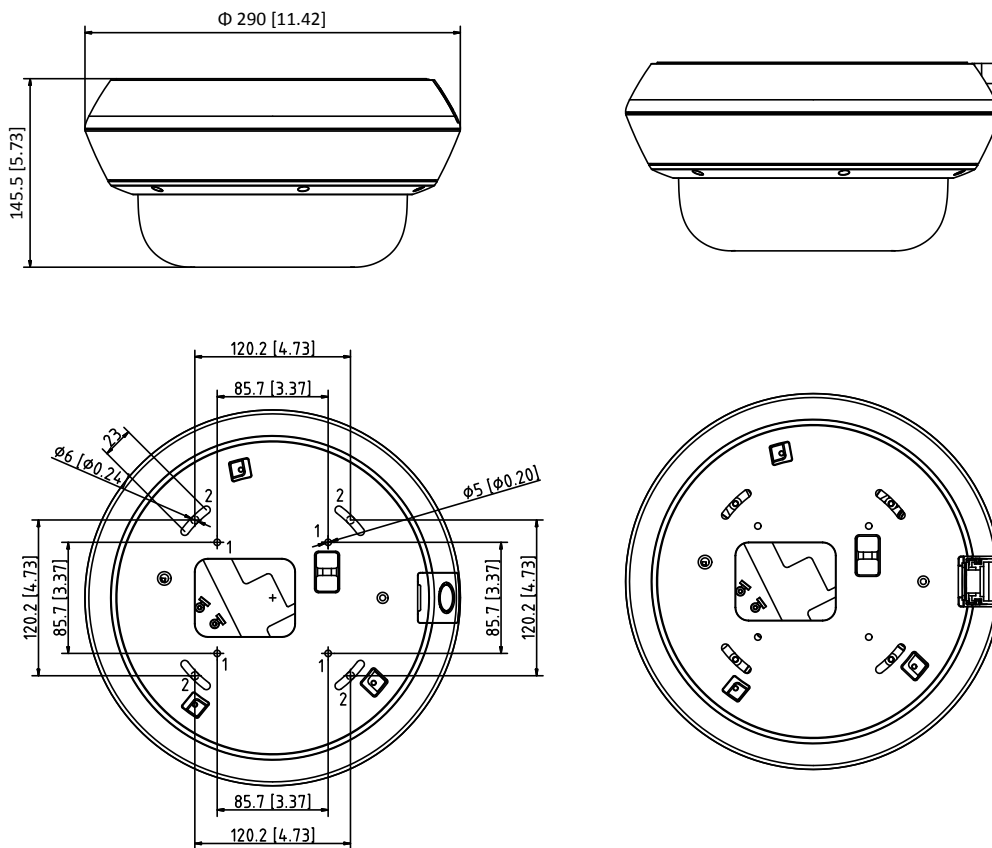

Available Models

DS-2CD6D54FWD-Z	DS-2CD6D54FWD-Z/NFC	DS-2CD6D54FWD-ZH	DS-2CD6D54FWD-ZH/NFC
DS-2CD6D54FWD-IZ	DS-2CD6D54FWD-IZ/NFC	DS-2CD6D54FWD-IZH	DS-2CD6D54FWD-IZH/NFC
DS-2CD6D54FWD-IZS	DS-2CD6D54FWD-IZS/NFC	DS-2CD6D54FWD-IZHS	DS-2CD6D54FWD-IZHS/NFC

-I: IR supported

-H: heater supported

-S: alarm, audio, and RS-485 supported

-/NFC: fiber optical transmission supported

Dimensions

Unit: mm