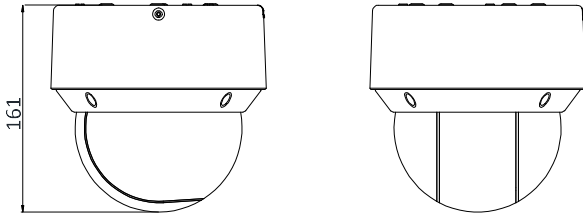

Order Model

DS-2DE4A225IW, 12 VDC & PoE+ (802.3 at, class4)

Dimensions

Unit: mm