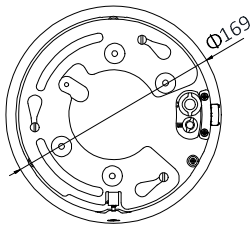

Order Model

DS-2DE4A225IW, 12 VDC & PoE+ (802.3 at, class4)

Dimensions

Unit: mm