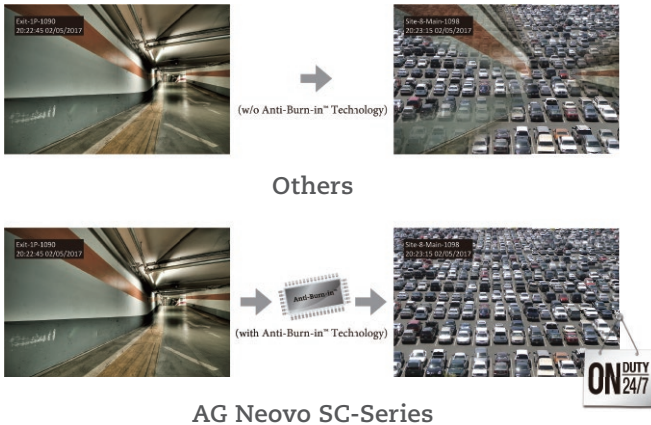

## Value-added Security Essential Environment

Analogue 700TVL

The SC-Series is a full range series of 17" to 42" displays designed for 24/7 surveillance. As fully-fledged surveillance displays, the SC-Series includes an array of features topped by the inclusion of Analogue HD-over-Coax video transmission. The series also includes Anti-Burn-in™ technology that prolongs the lifetime of the display when showing the same uninterrupted images on a 24/7 schedule. To match your surveillance needs, image enhancing tools such as 3D Comb Filter/Deinterlacing/Noise Reduction are also included to help create richer images.

## Industry-leading Reliability

The SC-Series is specially designed to transcend the challenge of enduring 24/7 operations. AG Neovo's Anti-Burn-in™ technology also prevents image ghosting while performing nonstop mission-critical operations.

## Analogue HD-over-Coax Technology

Painlessly upgrade equipment utilizing the existing cable infrastructure for reliable transmission of HD video quality over long distances. Features the ability to transmit up to 1080p non-compressed video through AHD2.0/TVI 2.0/960H/720H signal inputs with zero latency\* over a coaxial cable connection with distances of up to 500m.

## Easy Analogue Video Distribution

BNC video(Analogue HD – AHD 2.0 / TVI 2.0 & Analogue SD – Composite (PAL / NTSC)) looping output allows connections from a camera directly to the input of the monitor and using the loop output to run the video signal back to a DVR.