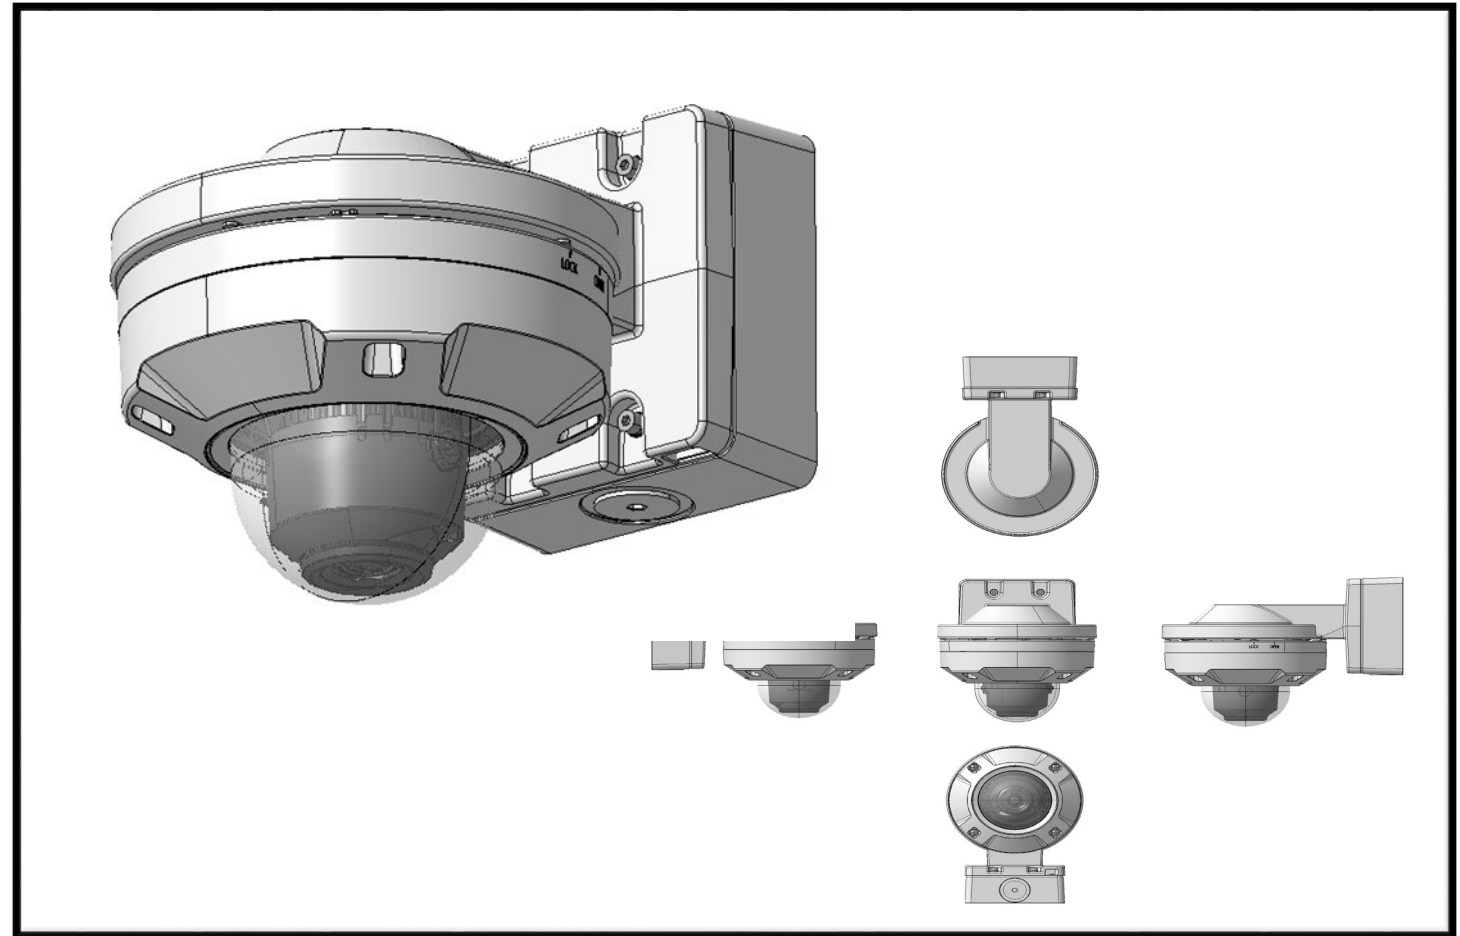

		Wall			Pole	Corner	Other	
Body color	Silver						WV-QAT501-S 	
	Gray		WV-QJB500-G 		WV-QWL500-G 			
	i-PRO white	WV-QWL501-W 	WV-QJB500-W 	WV-QSR500-W 	WV-QWL500-W 	WV-QPL500-W 	WV-QCN500-W 	WV-QAT500-W 

- WV-X45/S45xx series
- WV-S25xx series
- WV-S35xx series

New Camera Bracket Combination Examples

WV-QWL500 with other bracket combination example

Installation on the wall

WV-QWL500-W

+ WV-QJB500-W

WV-QWL500-G

+ WV-QJB500-G

New Camera Bracket Combination Examples

WV-QWL500 with other bracket combination example

Installation on the pole

WV-QWL500-W

+ WV-QJB500-W

+ WV-QPL500-W

WV-QWL500-G