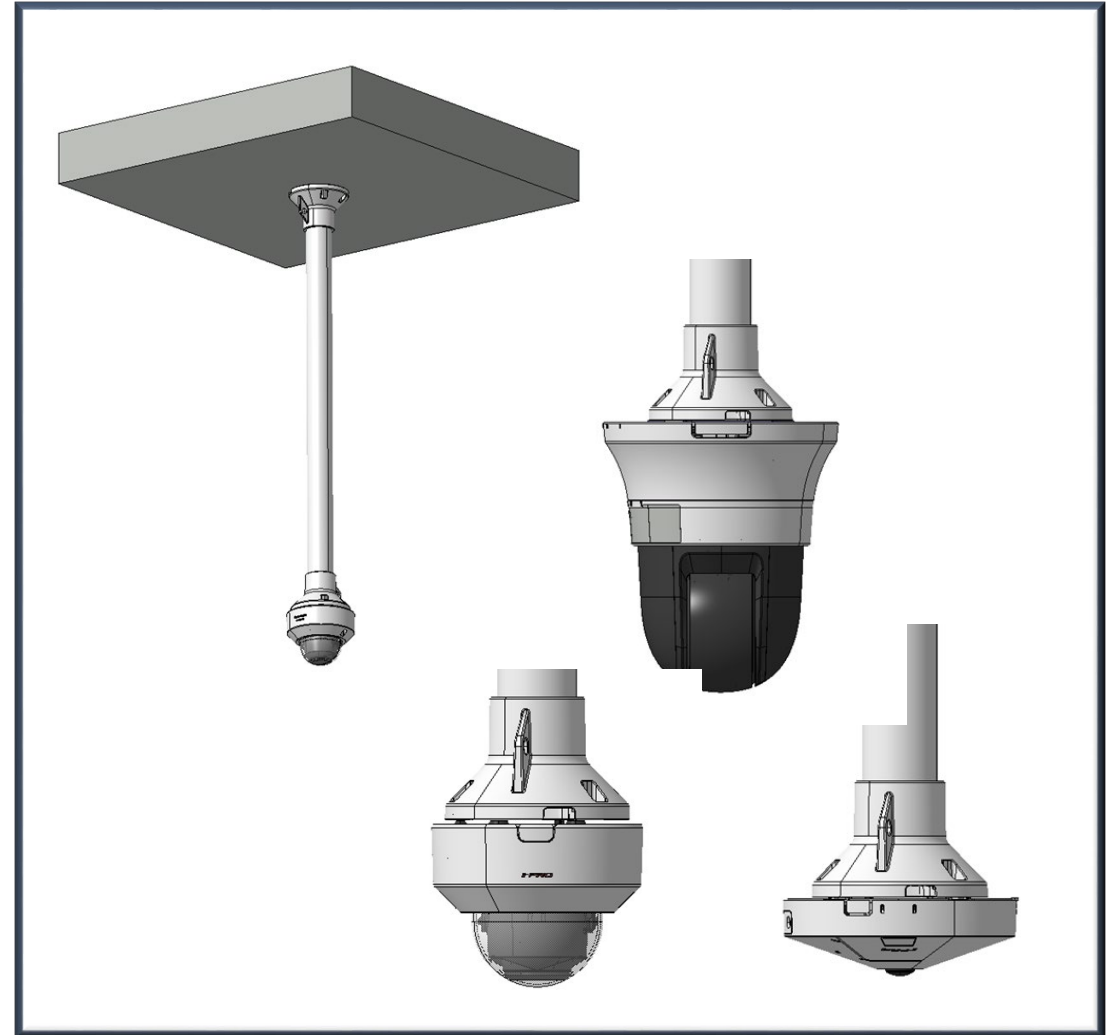

Supported models

- WV-S61x1/S61x0 series
- WV-X45/S45xx series
- WV-X41/S41xx series
- WV-X25/X22xx series
- WV-S25xx series
- WV-S22/21xx series
- WV-S35xx series
- WV-S31xx series
- WV-U25/21xx series