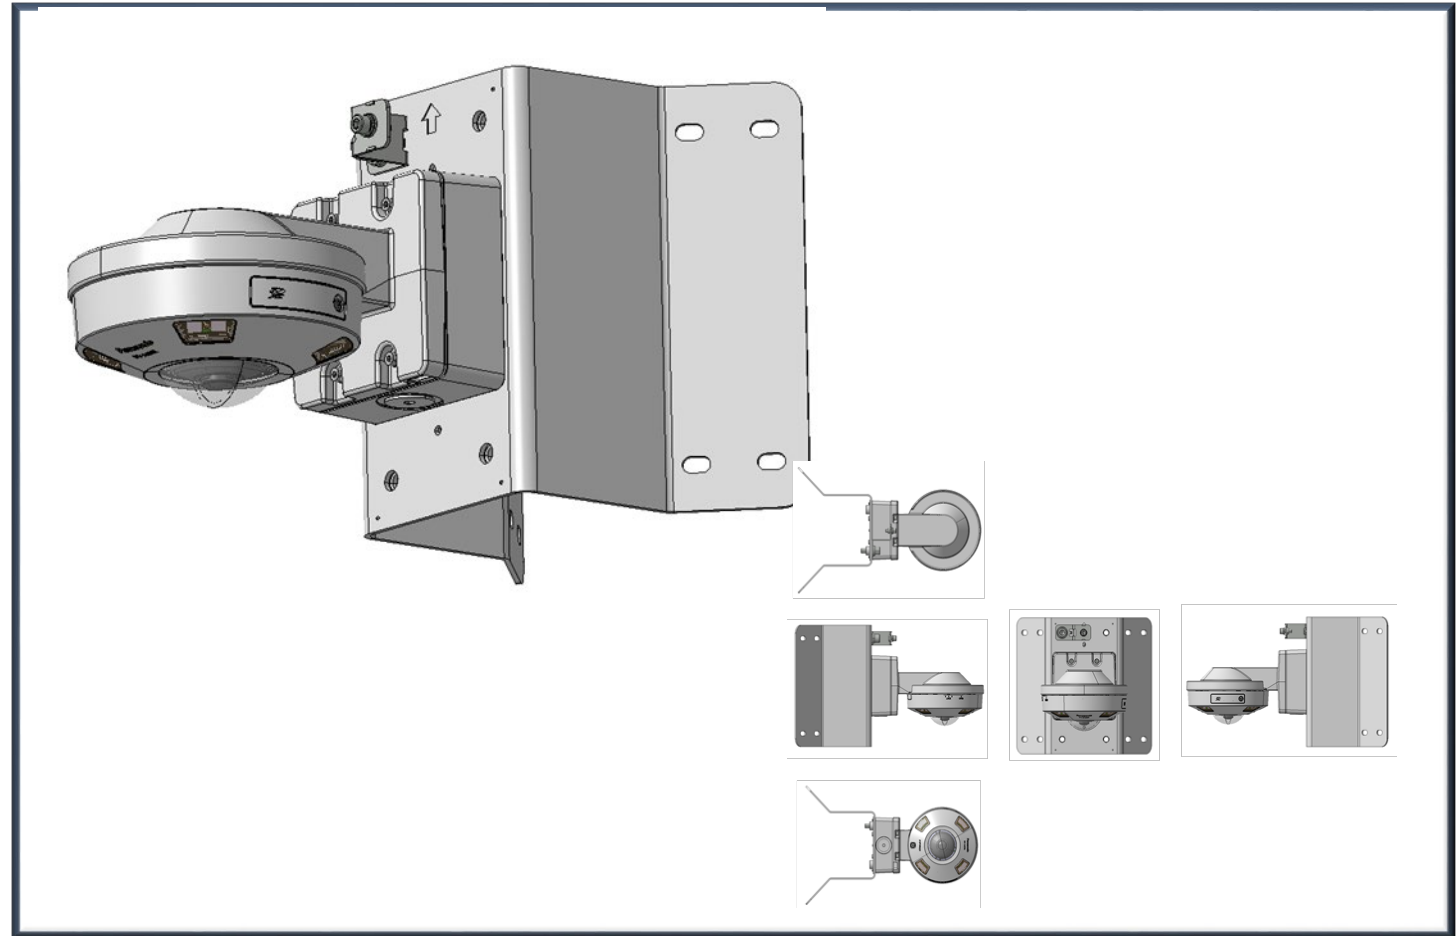

+ WV-QJB500-G

+ WV-Q182

New Camera Bracket Combination Examples

WV-QWL500 with other bracket combination example

Installation on the corner

WV-QWL500-W

+ WV-QCN500-W

WV-QWL500-G

+ WV-Q183

New Camera Bracket Combination Examples

WV-QWL500 with other bracket combination example

Installation on the corner

WV-QWL500-W

+ WV-QJB500-W

+ WV-QCN500-W

WV-QWL500-G

+ WV-QJB500-G

+ WV-Q183

New Camera Bracket Combination Examples

Ceiling pendant mount bracket

WV-QCL101-W

***US only**

WV-QCL100-W

Supported models