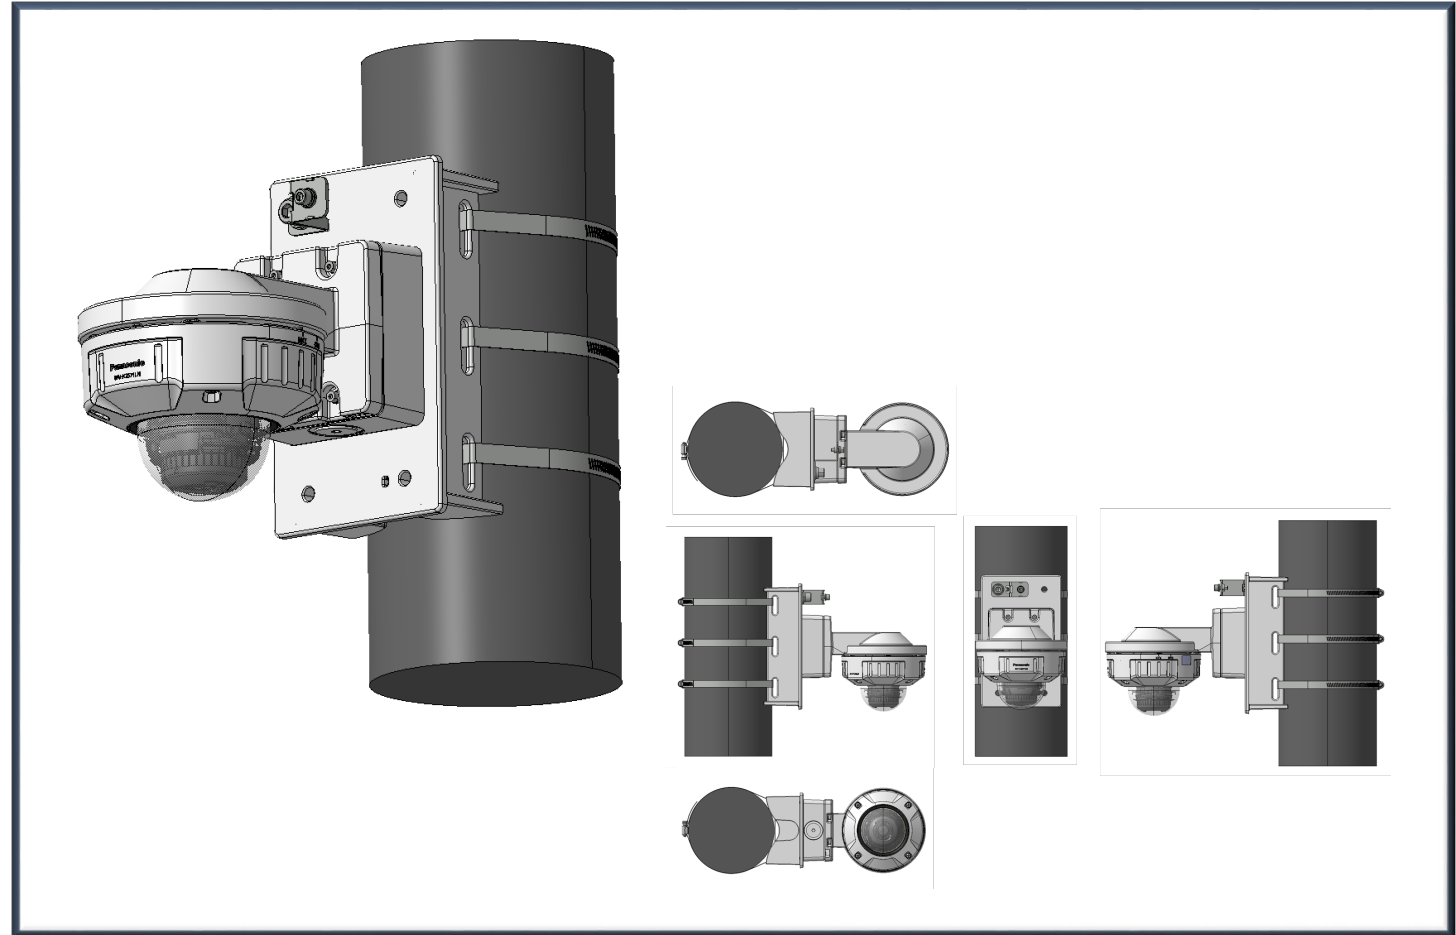

		Wall			Pole	Corner	Other	
Body color	Silver						WV-QAT501-S 	
	Gray		WV-QJB500-G 		WV-QWL500-G 			
	i-PRO white	WV-QWL501-W 	WV-QJB500-W 	WV-QSR500-W 	WV-QWL500-W 	WV-QPL500-W 	WV-QCN500-W 	WV-QAT500-W 

- WV-X45/S45xx series
- WV-S25xx series
- WV-S35xx series

New Camera Bracket Combination Examples

WV-QWL500 with other bracket combination example

Installation on the wall

WV-QWL500-W

+ WV-QJB500-W

WV-QWL500-G

+ WV-QJB500-G

New Camera Bracket Combination Examples

WV-QWL500 with other bracket combination example

Installation on the pole

WV-QWL500-W

+ WV-QJB500-W

+ WV-QPL500-W

WV-QWL500-G

+ WV-QJB500-G

+ WV-Q182

New Camera Bracket Combination Examples

WV-QWL500 with other bracket combination example

Installation on the corner

WV-QWL500-W

+ WV-QCN500-W

WV-QWL500-G