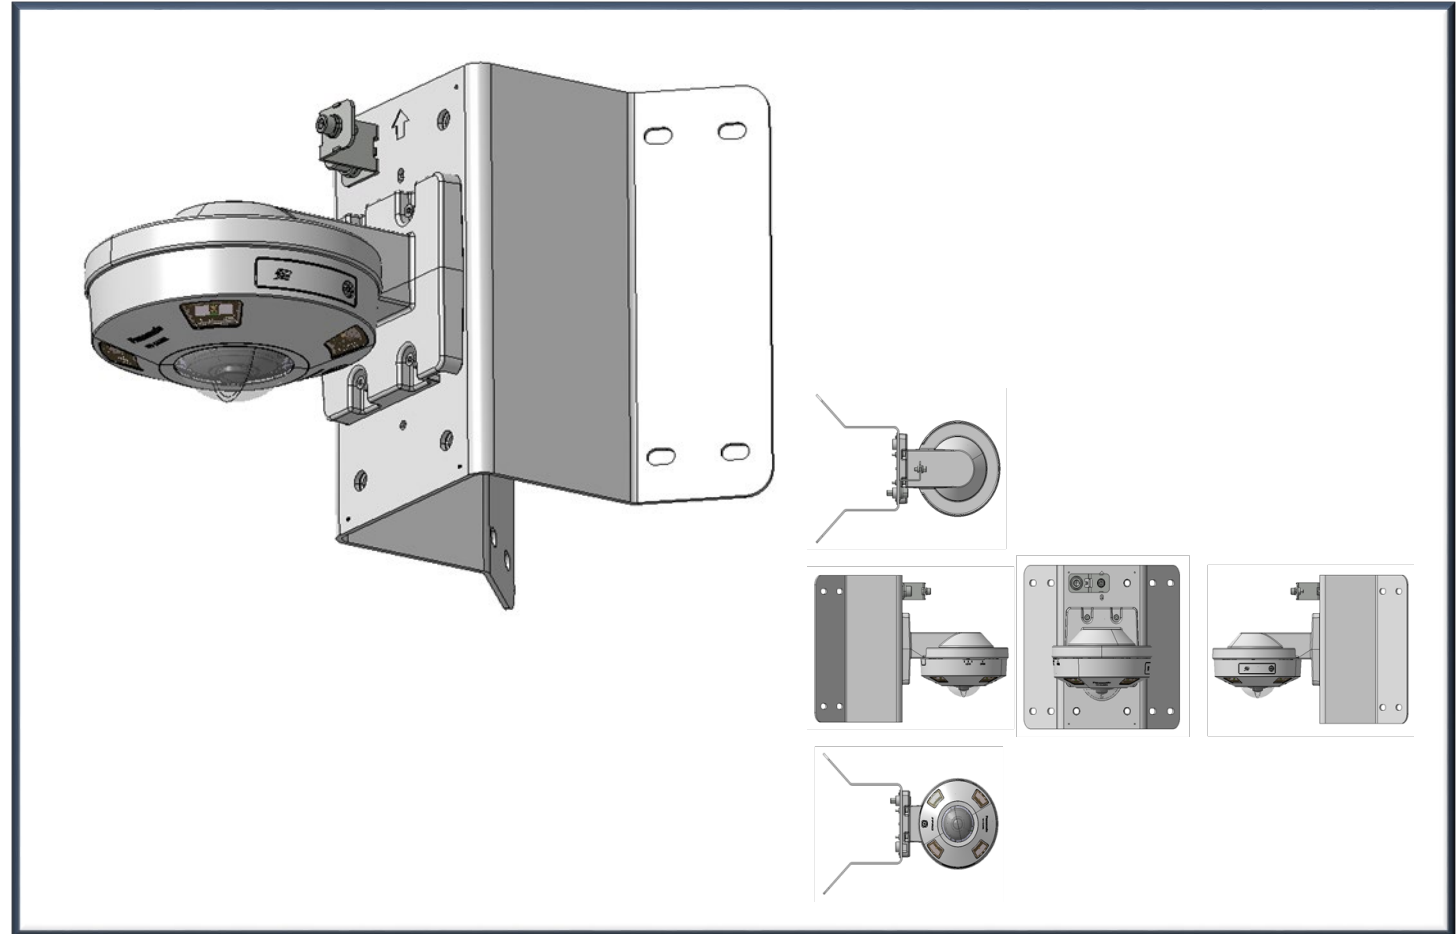

		Wall			Pole	Corner	Other	
Body color	Silver						WV-QAT501-S 	
	Gray		WV-QJB500-G 		WV-QWL500-G 			
	i-PRO white	WV-QWL501-W 	WV-QJB500-W 	WV-QSR500-W 	WV-QWL500-W 	WV-QPL500-W 	WV-QCN500-W 	WV-QAT500-W 

+ WV-QJB500-G

New Camera Bracket Combination Examples

WV-QWL500 with other bracket combination example

Installation on the pole

WV-QWL500-W

+ WV-QJB500-W

+ WV-QPL500-W

WV-QWL500-G

+ WV-QJB500-G

+ WV-Q182

New Camera Bracket Combination Examples

WV-QWL500 with other bracket combination example

Installation on the corner

WV-QWL500-W

+ WV-QCN500-W

WV-QWL500-G

+ WV-Q183

New Camera Bracket Combination Examples

WV-QWL500 with other bracket combination example

Installation on the corner

WV-QWL500-W

+ WV-QJB500-W

+ WV-QCN500-W

WV-QWL500-G